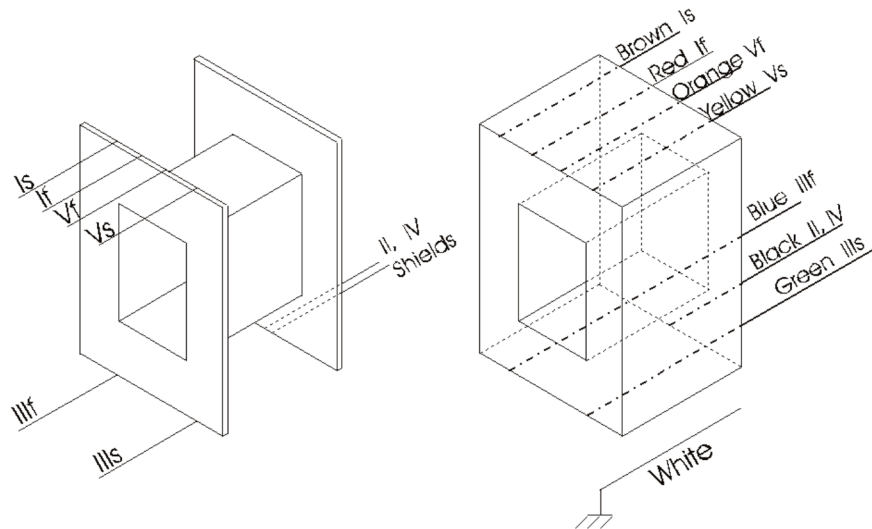

9050 Independence Ave.
 Canoga Park, California 91304
 ☎ (818) 993-4644 ☎ (818) 993-4604

Bobbin:	1/4 x 3/8 NY 029	Part No:	CM-1153
Core:	2425 LE 8414	Date:	May 25, 2011
Case:	ZMC 112-1000	Customer:	Bryce Young
Terminals:	9" Leads 30ga	Service:	Microphone Input
Embedment:	E-Cast F-82		150/600: 10K

	Use:	Notes:	Wire:	Turns	Tap	Insulation