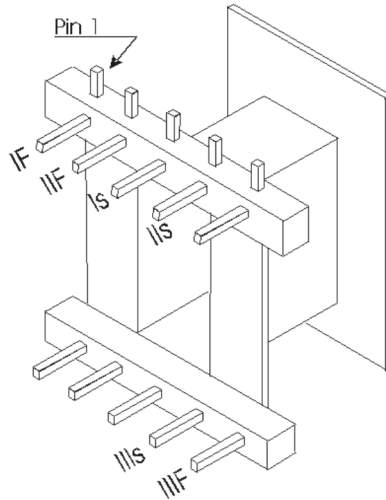

9050 Independence Ave.
 Canoga Park, California 91304
 ☎ (818) 993-4644 ☎ (818) 993-4604

Bobbin:	1/4 x 1/2 Cosmo 25-61216-0-121-10-0	Part No:	CM-10200
Core:	2425 LE 8414	Date:	March 16, 2020
Case:	Open	Customer:	Peter Bregman
Terminals:	10 Pin PC	Service:	1:1:1 Consumer -10dBV
Embedment:			

	Use:	Notes:	Wire:	Turns	Tap	Insulation
I			39spn	1258		W=10.55 P=0.335
II				(TRI-FILAR)		