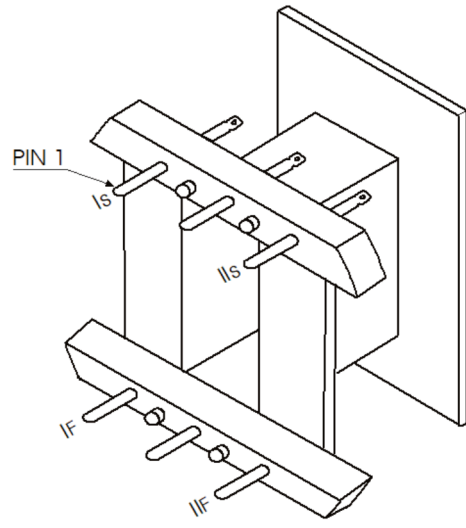

9050 Independence Ave.
Canoga Park, California 91304
☎ (818) 993-4644 ☒ (818) 993-4604

Bobbin:	3/8 x 3/8 6 Pin + standoffs	Part No:	CM-10102
Core:	375EI-4914 Cosmo 2-60680-0-113-060	Date:	October 21, 2010
Case:	Open	Customer:	
Terminals:	6 Pin PC	Service:	Multifilar Output
Embedment:			1:1 600Ω Ref: JE-11FLPC

	Use:	Notes:	Wire:	Turns	Tap	Insulation
--	------	--------	-------	-------	-----	------------