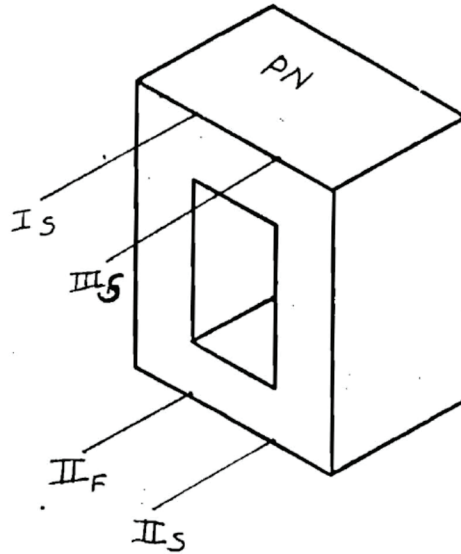

REICHENBACH ENGINEERING CO., INC.

SPECIALISTS IN QUALITY AUDIO TRANSFORMERS

6887 Farmdale Ave., Bldg. 10 • North Hollywood, Ca. 91605 • Telephone: (213) 765-6040

BOBBIN NY 029
 CORE E1 25 MG
 CASE CHANNEL FRAME 3/8 X 1/4 PCHA
 TERMINAL BUS WIRE .025 1/2 LONG
 EMBEDMENT _____

NO. 8572
 DATE 7/9/85
 CUSTOMER NO. CBS (PAT TOBIN)
 SERVICE 40Ω TO 150Ω
OUTPUT XFMR SONY RECORDERS

	USE	DCR	WIRE	TURNS	TAP	INSULATION
1	PRI		29	175		1L .001 MYLAR