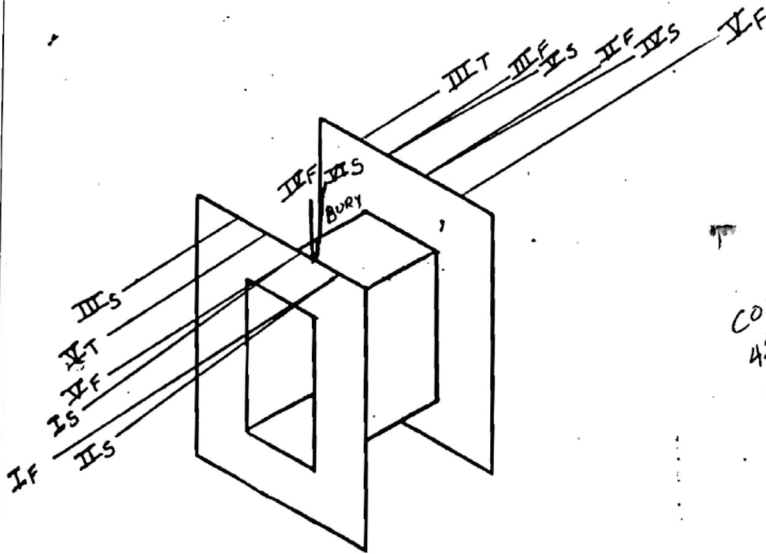

NO. 8571
 DATE 7/2/85
 CUSTOMER NO. JENSEN JE-70V-16W
 SERVICE 70V/25V MATCHING AUTO FORMER
1,2,4,8,16 WATTS.

	USE	DCR	WIRE	TURNS	TAP	INSULATION
I	SEC		20 SS	31		L. .005 PA
II	PR I		22 SS	46		" " "