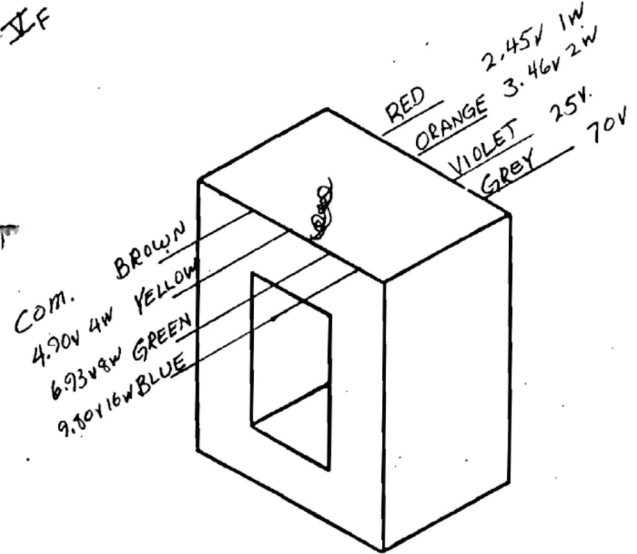

REICHENBACH ENGINEERING CO., INC.

SPECIALISTS IN QUALITY AUDIO TRANSFORMERS

6887 Farmdale Ave., Bldg. 10 • North Hollywood, Ca. 91605 • Telephone: (213) 765-6040

BOBBIN NY 13
 CORE EI 100 29g M6
 CASE 1" A END BELLS
 TERMINAL LEAD WIRES
 EMBEDMENT _____

NO. 8571
 DATE 7/2/85
 CUSTOMER NO. JENSEN JE-70V-16W
 SERVICE 70V/25V MATCHING AUTO FORMER
1,2,4,8,16 WATTS.

	USE	DCR	WIRE	TURNS	TAP	INSULATION
I	SEC		20 SS	31		L. .005 PA
II	PR I		22 SS	46		" " "