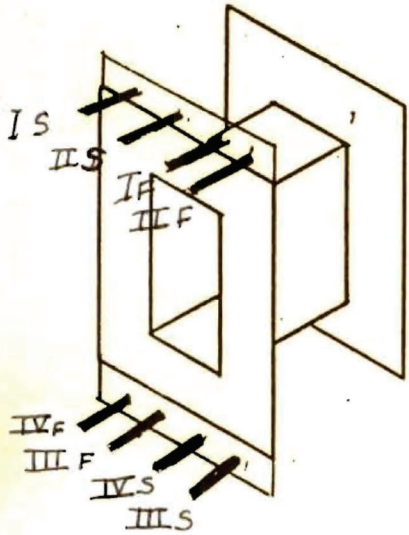

CINEMA MAGNETICS CO.  
 6887 Farmdale Ave. #12  
 North Hollywood, CA. 91605

NO. 8542  
 DATE 4/16/85  
 CUSTOMER NO. MASSA STUDIO  
 SERVICE 1:1:1:1  
1W INTO 600-Ω @ 80HZ

	USE	DCR	WIRE	TURNS	TAP	INSULATION
1		////	33 SS	625		