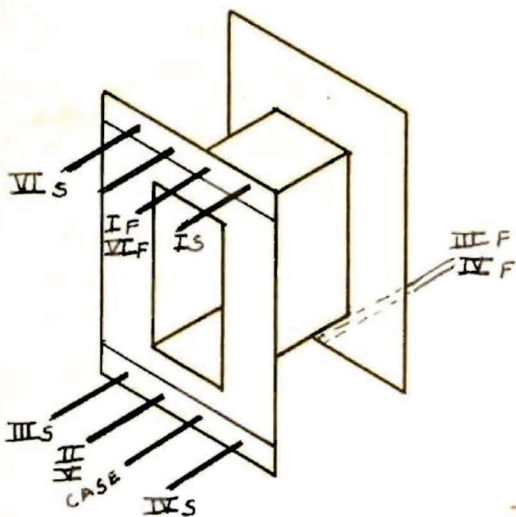

CINEMA MAGNETICS CO.
 6887 Farmdale Ave. #12
 North Hollywood, CA. 91605

NO. 8455-1
 DATE 4/7/86
 CUSTOMER NO. ULTRASTERED CINEMAG
 SERVICE 10K TO 10K +22 DB

- 3dB @ ≈ 54 KHZ

	USE	DCR	WIRE	TURNS	TAP	INSULATION
I	PRI		45ss	3000		1 LAYER MYLAR
II	SHIELD		.0007cu	1		1 " "