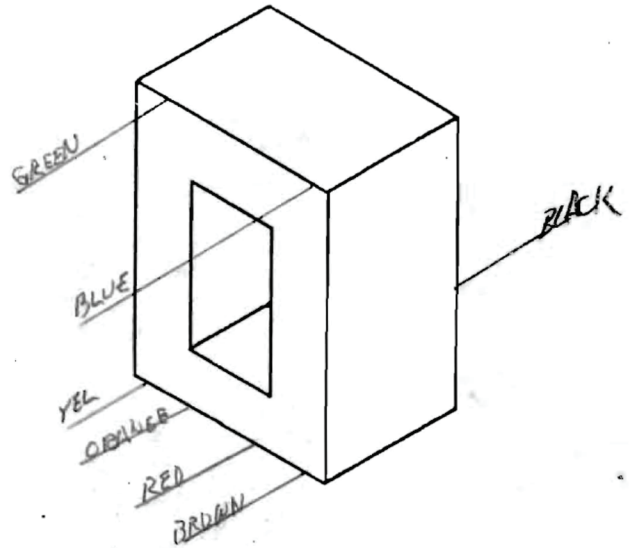

NO. 83121
 DATE DEC 2 1983
 CUSTOMER NO. _____
 SERVICE 10K TO 150/600 + 21

	USE	DCR	WIRE	TURNS	TAP	INSULATION
1	SEC.		33 SW	400		3 LAYERS .0007K