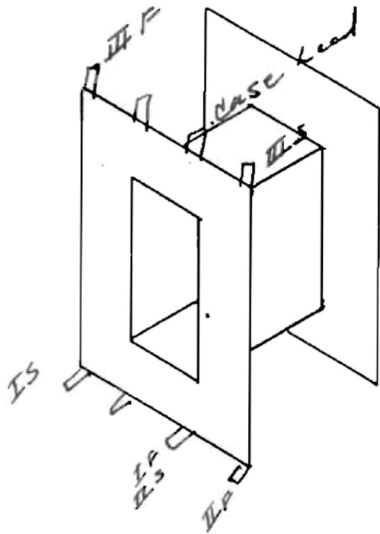

NO. 81502
 DATE MAY 22 1981
 CUSTOMER NO. DRIVE
 SERVICE 2:1 OUTPUT

V-P-C SHEET PROTECTOR EMG-11

	USE	DCR	WIRE	TURNS	TAP	INSULATION
1	1-2R1	12.2Ω	33 sr	380		