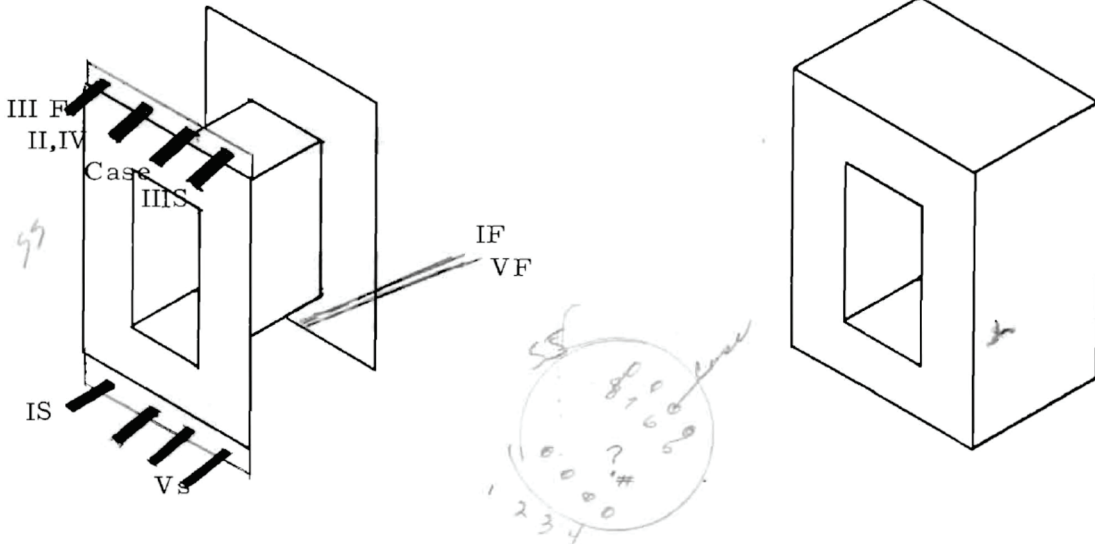

NO. 81204  
 DATE March 4, 1981  
 CUSTOMER NO. JE-8043  
 SERVICE \_\_\_\_\_

|    | USE    | DCR | WIRE    | TURNS | TAP    | INSULATION   |
|----|--------|-----|---------|-------|--------|--------------|
| I  | PRI    |     | 45ss    | 2280  |        | 4 L. .0007 K |
| II | shield |     | .0007cu | 1     | 1 1/2" | 4 L. .0007K  |