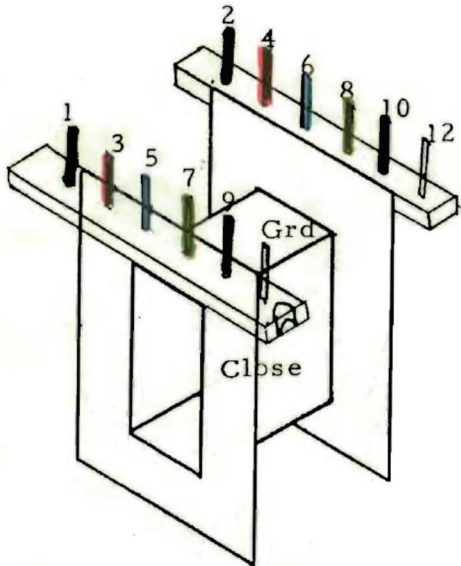

Reichenbach Engineering Company

SPECIALISTS IN QUALITY AUDIO TRANSFORMERS

BOBBIN C 73014
 CORE EI 625 29Ga M6
 CASE 5/8 End Bells
 TERMINAL PC bobbin
 EMBEDMENT Spray

CINEMA MAGNETICS CO.
 6887 Farndale Ave. #12
 North Hollywood, CA. 91605

NO. 75121
 DATE Dec. 1, 1975
 CUSTOMER NO. Todd-A@
 SERVICE 1:4 Output +30 DBM

1&2==32Ga

3-10=33Ga

| | USE | DCR | WIRE | TURNS | TAP | INSULATION |
|-----|-----|-----|--------|-------|-----|------------|
| I | PRI | | #@32ss | 550 | | |
| II | SEC | | 33ss | 550 | | |
| III | SEC | | 33ss | 550 | | |
| IV | SEC | | 33ss | 550 | | |
| V | SEC | | 33ss | 550 | | |