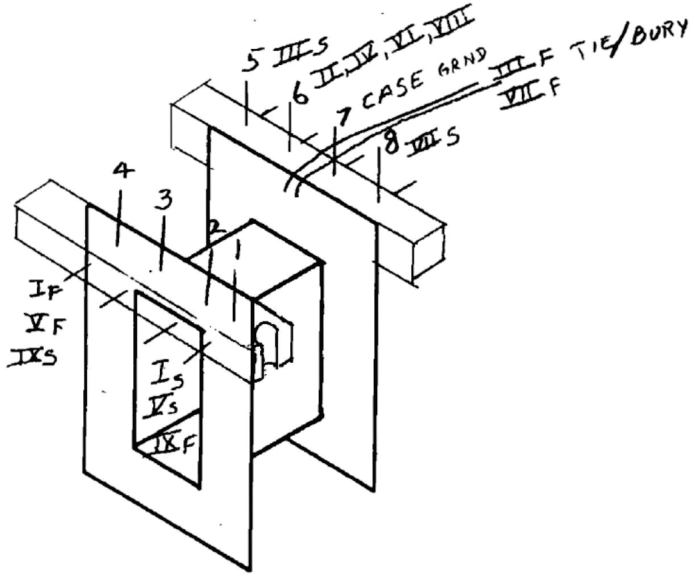

CINEMA MAGNETICS COMPANY

BOBBIN 3/8 8 PIN HOR
 CORE EI 375 B014
 CASE MR 159-184-1224
 TERMINAL PC
 EMBEDMENT E CAST

NO. 13K7-A PC
 DATE REVISED PIN OUT 7/13/60
 CUSTOMER NO. _____
 SERVICE 150-Ω TO 3750-Ω
39K LOAD NETWORK

	USE	DCR	WIRE	TURNS	TAP	INSULATION
I	PR1		36 SPN	750		2 LAYER .001 MYLAR
II	SHIELD		.001 CU	1		4